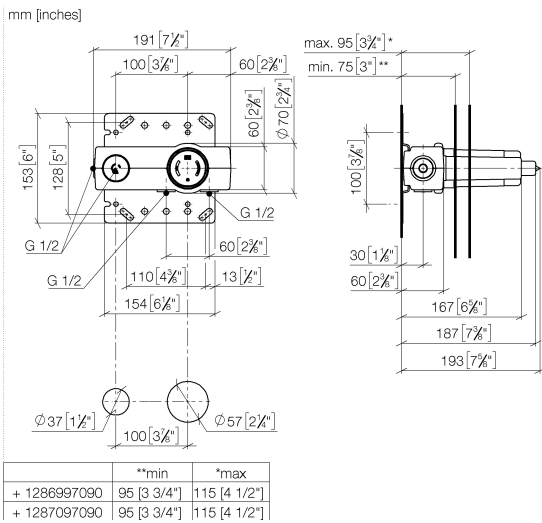

### Recommended miscellaneous

**Extension 20 mm -** 12 869 970 90

- Not suitable for combining with META PURE (36 86X 664-FF).

### Recommended miscellaneous

**Adapter for reversed water connections -** 12 880 970 90

- Not suitable for combining with META PURE (36 86X 664-FF).

**Concealed wall-mounted single-lever mixer -**

35 860 970 90

**Flow rate chart**

**Certificates**

WRAS\_2010064.

ACS\_21 ACC LY 141. DVGW\_DW-6512DN0435.

WRAS\_2107018.

**Concealed wall-mounted single-lever mixer -**

35 860 970 90

**Spare parts list**

No.	Item Number	Name	Quantity used	Delivery time
1	04 31 20 006 00 90	plug	1	2
2	09 21 02 173 90	cap	1	2
3	90 23 01 091 00 90	set	3	2
4	90 31 20 107 00 90	plug	1	2
5	09 14 10 190 90	seal	2	2
6	09 21 02 176 90	cap	1	60
7	04 14 03 074 01 90	gasket kit	1	2