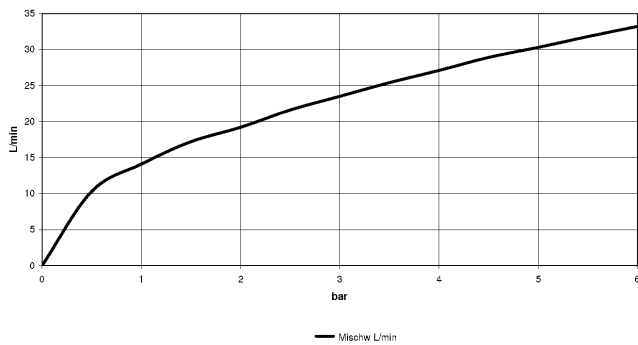

Flow rate chart

Certificates

WRAS_2010064.

ACS_21 ACC LY 141. DVGW_DW-6512DN0435.

WRAS_2107018.